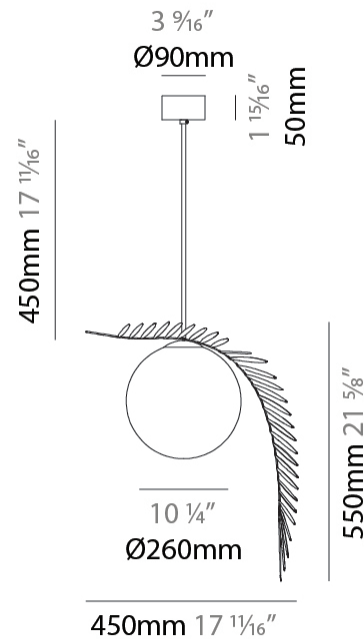

PALMA SUSPENSION

D141241-

base number   Color   Finish   Finish
Temperature   Options   Options

1. To build a product code in our configurator select the specify button on the base model # product page
2. To build a manual product code on this datasheet choose from the options listed below in blue font and add the suffix to the base model #

GENERAL

Series: Vegetal
Subseries: Palma
Brand: Cangini & Tucci
Division: Design
Mounting Type: Suspension
Mounting Location: Ceiling
Subcategory: Pendant

PHYSICAL

Shape: Abstract
Diameter (mm): 450
Diameter (in): 17 11/16
Height (mm): 1000
Height (in): 39 3/8
Max. Overall Height (mm): 3000
Max. Overall Height (in): 118 1/8
Light Distribution: Omnidirectional
Fixture Finish: AMB / GRN / PNK / RUB / SKB / SMK / TOB / TRA
Holder Finish: SGD / SBK
Fixture Material: Glass / Metal
Cable Details: 2,000mm Transparent cable

ELECTRICAL

Lamp Type: LED (Zhaga Standard)
Input Wattage (W): 6
Dimming: Non-Dimmable
Driver Included: Yes
Driver Location: Integrated
Driver Class: Class 2
Input Voltage (V): 120 - 277
Constant Current (mA): 500mA

LED

Color Temperature (°K): 2700 / 3000
Nominal Lumen (lm): 866
CRI: >90 CRI
Lamp Life (hrs): 50000

OPTICAL

RATINGS AND CERTIFICATIONS

Certified By: Certified for North American Standards
IP rating: IP20