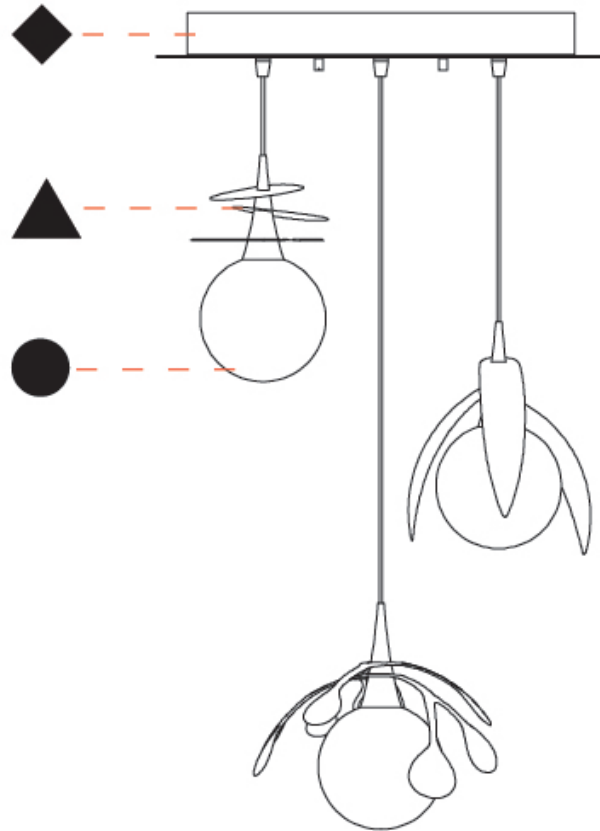

GENERAL

Series: Vegetal
 Subseries: Vegetal - 3 Light Cluster
 Brand: Cangini & Tucci
 Division: Design
 Mounting Type: Suspension
 Mounting Location: Ceiling
 Subcategory: Pendant

PHYSICAL

Shape: Abstract
 Diameter (mm): 430
 Diameter (in): 16 ¹⁵/₁₆
 Height (mm): 220
 Height (in): 8 ¹¹/₁₆
 Max. Overall Height (mm): 2220
 Max. Overall Height (in): 87 ³/₈
 Light Distribution: Omnidirectional
 Fixture Finish: AMB / GRN / PNK / RUB / SKB / SMK / TOB / TRA
 Holder Finish: SGD / SBK
 Accent Finish: CHR / MWH / MBK / BCR
 Fixture Material: Glass / Metal
 Cable Details: 2,000mm Transparent cable

VEGETAL - 3 LIGHT CLUSTER SUSPENSION

D141266-

PROJECT

TYPE

SPECIFIER

QUANTITY

DATE

D

GENERAL

Series: Vegetal
 Subseries: Vegetal - 3 Light Linear
 Brand: Cangini & Tucci
 Division: Design
 Mounting Type: Suspension
 Mounting Location: Ceiling
 Subcategory: Pendant

PHYSICAL

Shape: Abstract
 Length (mm): 900
 Length (in): 35 7/16
 Height (mm): 220
 Height (in): 8 11/16
 Max. Overall Height (mm): 2220
 Max. Overall Height (in): 87 3/8
 Light Distribution: Omnidirectional
 Fixture Finish: AMB / GRN / PNK / RUB / SKB / SMK / TOB / TRA
 Holder Finish: SGD / SBK
 Accent Finish: CHR / MWH / MBK / BCR
 Fixture Material: Glass / Metal
 Cable Details: 2,000mm Transparent cable